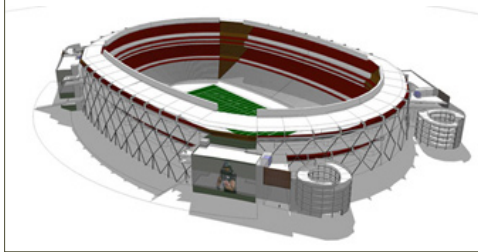

THE CRAWFORD STATUS UPDATE

VISIT US ON THE WEB
OR
FOLLOW US!

ALOHA FROM HAWAII: It's a tough gig, but someone has to do it. We're just getting started on a project in Honolulu – the renovation and expansion of Aloha Stadium, the largest stadium in the State of Hawaii. The multi-year, multi-phase project is focusing on deferred maintenance and future improvements to this famous stadium - home of the University of Hawaii Warriors football, the Aloha Bowl and 30 years of Pro Bowls. We're working with our friends at the appropriately named firm, Architects Hawaii Limited.

ZAHNER EXPANDS: Speaking of Zahner, we are designing the expansion of their Production Facility in Kansas City. It is being designed with Zahner's patented ZEPP (Zahner Engineered Proprietary Panel) System which allows for a free-form building exterior skin. The expansion provides additional factory floor and showcases their metal-working capabilities. We've been able to do some fun, creative work with the Zahner folks over the years, and we're honored to design their new facility. Check out Zahner's work on their website.

IT'S OPEN! NEW HOME FOR FIGHTING IRISH BASKETBALL: Since breaking ground back in September of 2008, the students, faculty and alumni at the University of Notre Dame have been anticipating the re-opening of the Joyce Center, including the new Purcell Pavilion. The Joyce Center has been renovated, including reseating the arena, new concessions, and several upgrades to the concourse. The Purcell Pavilion is a new addition which houses the new two-story entry, concessions, team store and club area.